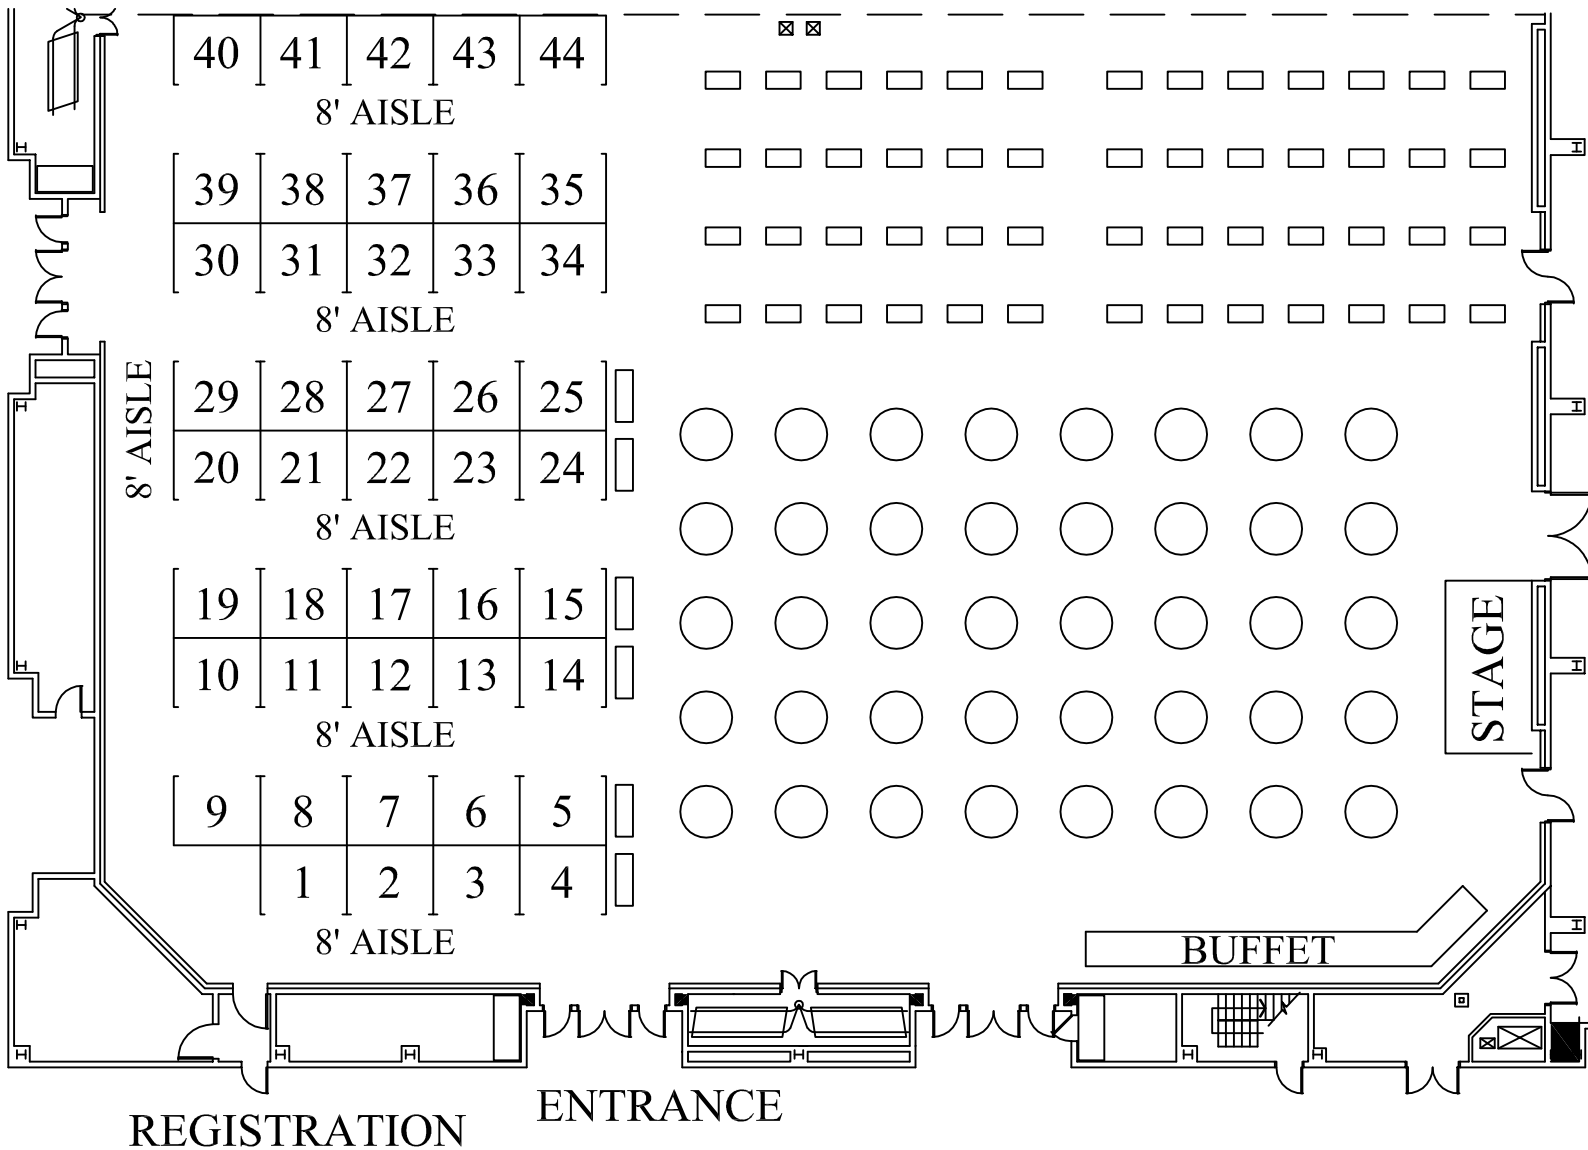

SHOWWORKS

BALTIMORE CONVENTION CENTER BALLROOMS 3 & 4

BALTIMORE, MARYLAND NOVEMBER 12, 2009

6 - 6' TABLES
 52 - 4' TABLES
 40 - 72" ROUND TABLES
 44 - 8' x 10' BOOTHS
 8-18-09 showworks-bcc6.dwg

5187 Raynor Avenue
 Linthicum, Maryland 21090
 Phone: 410.789.5000
 Fax: 410.789.5564
 E-Mail: AdvantageExpo@Aol.Com